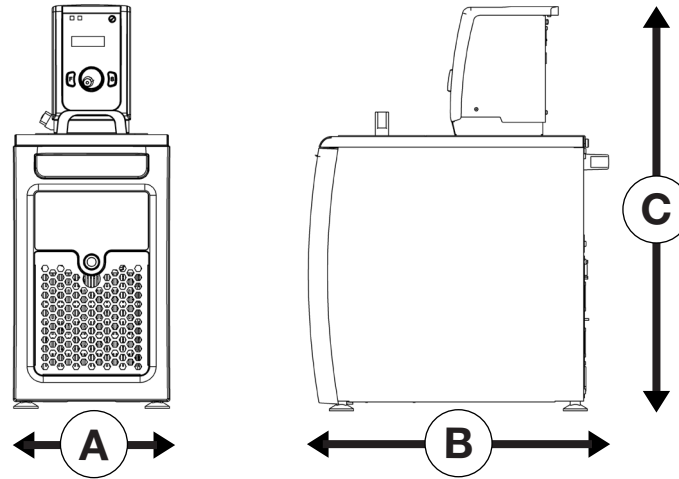

Overall dimensions

Please note images are for representation purposes only

Packed weight: 36.3kg
Product weight: 29.1kg

Packed dimensions:
A: 465mm
B: 610mm
C: 755mm

Product dimensions:
A: 245mm
B: 430mm
C: 640mm

Working area

Working area:
D: 118mm
E: 154mm
F: 145mm
(10mm below top)

LT ecocool™ 100 minimum immersion volume depth: 85mm

LT ecocool™ 150 minimum immersion volume depth: 130mm

Please note images are for representation purposes only

Vessel capacity without lid

Duran 21-801: 50ml	9 ⁺
Duran 21-801: 100ml	4
Duran 21-801: 150ml	3
Duran 21-801: 250ml	2
Duran 21-801: 500ml	1
Duran 21-801: 750ml	1
Duran 21-801: 1000ml	1
Duran YOUTILITY: 125ml	4
Duran YOUTILITY: 250ml	2
Duran YOUTILITY: 500ml	2
Duran YOUTILITY: 1000ml	1

Vessel capacity with tank lid

Erlenmeyer flask: 100ml	4
Erlenmeyer flask: 250ml	2
Erlenmeyer flask: 500ml	1
Erlenmeyer flask: 1000ml	1*

* Bridge plate released

+ May need height support in the tank depending on fill level