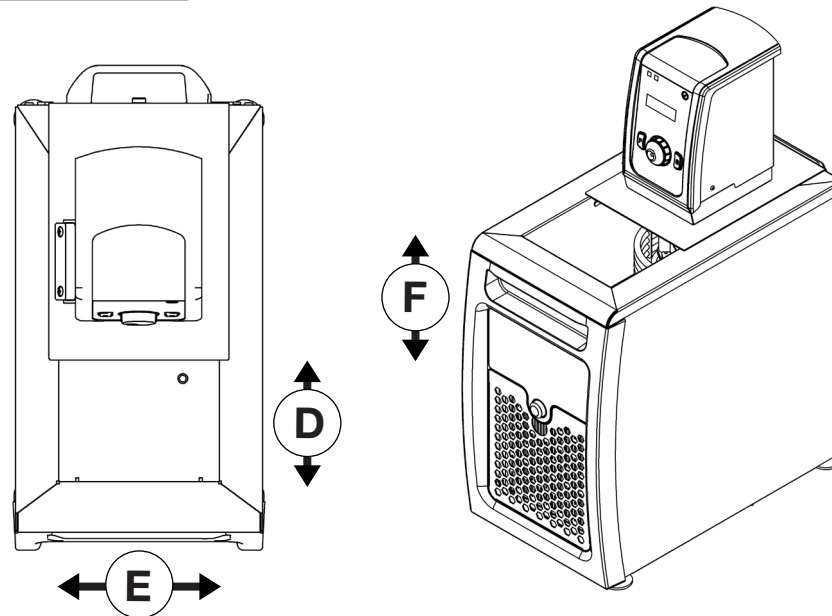

Overall dimensions

Please note images are for representation purposes only

Packed weight: 36.3kg
Product weight: 29.1kg

Packed dimensions:
A: 465mm
B: 610mm
C: 755mm

Product dimensions:
A: 245mm
B: 430mm
C: 640mm

Working area

Working area:
D: 118mm
E: 154mm
F: 145mm
(10mm below top)

LT ecocool™ 100 minimum immersion volume depth: 85mm

LT ecocool™ 150 minimum immersion volume depth: 130mm

Please note images are for representation purposes only

Vessel capacity with tank lid

Erlenmeyer flask: 100ml	4
Erlenmeyer flask: 250ml	2
Erlenmeyer flask: 500ml	1
Erlenmeyer flask: 1000ml	1*

* Bridge plate released

+ May need height support in the tank depending on fill level